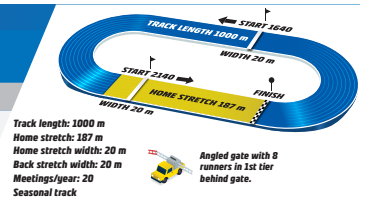

V5-1

TRIFECTA QUINELLA EXACTA

Monday // May 11 // 2026

Stolopp - P21-lopp

RÄTTVIK

BASE DISTANCE: 1640 M

START METHOD: TROT

GAIT: AUTOSTART

mares. 3YO & older, earnings $3,230 - $14,535. Total Purse: $4,099, Purse to Winner: $1,292 Approximate Post Time: 12:30 AM Eastern /11:30 AM Central /9:30 AM Pacific

1 MISS LINDRA

8, chestnut mare, by Krängel - Madam Mizar - Anders Crown

Table with columns: Date, Track, TC, Dist/PP, Start Type, Purse, F500, F1000, L500, W/500, WTime, FIN, /500, Time, Odds, Driver, Shoes. Includes race results for Miss Lindra.

Table with columns: 1st, 2nd, 3rd, Odds, Driver, Shoes. Includes trainer and driver information for Miss Lindra.

2 LEKA WHEREISCHARLY

5, bay mare, by Charly du Noyer - Wherehaveubean - Noras Bean

Table with columns: Date, Track, TC, Dist/PP, Start Type, Purse, F500, F1000, L500, W/500, WTime, FIN, /500, Time, Odds, Driver, Shoes. Includes race results for Leka Whereischarly.

Table with columns: 1st, 2nd, 3rd, Odds, Driver, Shoes. Includes trainer and driver information for Leka Whereischarly.

3 LA VIE EST BELLE

8, bay brown mare, by Canepa Hanover - Poinciana - Cantab Hall

Table with columns: Date, Track, TC, Dist/PP, Start Type, Purse, F500, F1000, L500, W/500, WTime, FIN, /500, Time, Odds, Driver, Shoes. Includes race results for La Vie Est Belle.

Table with columns: 1st, 2nd, 3rd, Odds, Driver, Shoes. Includes trainer and driver information for La Vie Est Belle.

4 RED SUPERNOVA

7, chestnut mare, by Super Photo Kosmos - B.B.S. Bigirna - San Pellegrino

Table with columns: Date, Track, TC, Dist/PP, Start Type, Purse, F500, F1000, L500, W/500, WTime, FIN, /500, Time, Odds, Driver, Shoes. Includes race results for Red Supernova.

Table with columns: 1st, 2nd, 3rd, Odds, Driver, Shoes. Includes trainer and driver information for Red Supernova.

5 JONERS MAJAH

5, bay mare, by Maharajah - Joners Tindra - Tap In

Table with columns: Date, Track, TC, Dist/PP, Start Type, Purse, F500, F1000, L500, W/500, WTime, FIN, /500, Time, Odds, Driver, Shoes. Includes race results for Joners Majah.

Table with columns: 1st, 2nd, 3rd, Odds, Driver, Shoes. Includes trainer and driver information for Joners Majah.

6 WHO'S MALVINA

4, bay mare, by Who's Who - Crone - Ready Express

Table with columns: Date, Track, TC, Dist/PP, Start Type, Purse, F500, F1000, L500, W/500, WTime, FIN, /500, Time, Odds, Driver, Shoes. Includes race results for Who's Malvina.

Table with columns: 1st, 2nd, 3rd, Odds, Driver, Shoes. Includes trainer and driver information for Who's Malvina.

7 NINJA STAR

8, bay brown mare, by Juliano Star - Marry Art - Marion Mad Money

Table with columns: Date, Track, TC, Dist/PP, Start Type, Purse, F500, F1000, L500, W/500, WTime, FIN, /500, Time, Odds, Driver, Shoes. Includes race results for Ninja Star.

Table with columns: 1st, 2nd, 3rd, Odds, Driver, Shoes. Includes trainer and driver information for Ninja Star.

8 IAMWHATIAM

5, bay brown mare, by Charly du Noyer - Annicka - Spottlite Lobell

Table with columns: Date, Track, TC, Dist/PP, Start Type, Purse, F500, F1000, L500, W/500, WTime, FIN, /500, Time, Odds, Driver, Shoes. Includes race results for Iamwhatiam.

Table with columns: 1st, 2nd, 3rd, Odds, Driver, Shoes. Includes trainer and driver information for Iamwhatiam.

9 LAVAZZA SISU