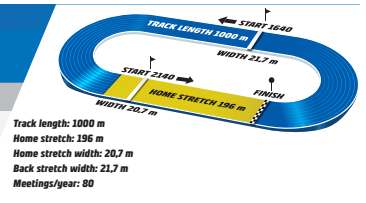

V86-2

TRIFECTA QUINELLA EXACTA

Wednesday // May 13 // 2026

Stolopp

SOLLVALLA

BASE DISTANCE: 2140 M

START METHOD: TROT

GAIT: VAULT

mares. 3YO & older, earnings $4,307 - $24,226. + 20 meters when earned > $9,690.
Total Purse: $15,501, Purse to Winner: $6,460
Approximate Post Time: 2:41 PM Eastern /1:41 PM Central /11:41 AM Pacific

Date	Track	TC	Dist/PP	Start Type	Purse	F500	F1000	L500	W/500	WTime	FIN	/500	Time	Odds	Driver	Shoes	1st	2nd	3rd		
1	SPEEDY HARD VICANE						2140-1														
4, bay mare, by Hard Livin - Speedy Vicane - Vicar Oostwyck																					
Trainer: Nicolina Moxness (23-0-2-0, 0%)																					
Driver: Claes Sjöström (299-43-44-48, 14%)																					
Life 2026 8 0 2 0 $5,588																					
Life 2025 5 1 0 0 $2,254																					
Life 15 1 2 0 $9,080																					
26Apr26-1	Sollvalla	ft	2140/7	Vault Yr	$1,292	0:36.4	1:15.3	0:37.7	0:38.0	2:42.6	FIN 20.5	0:38.1	2:43.1	No Bets	Arneg, M	c ♀	1- Alpha Omega, 2- Speedy Hard Vicane, 3- Bank's Illusion				
10Apr26-6	Sollvalla	ft	2140/5	Vault Std	$6,460	0:39.6	1:18.0	0:37.3	0:38.2	2:43.6	FIN 02.1	0:38.7	2:45.7	10.32	Kontio, J	♂ c	1- Moonlite Sisu, 2- Little Eva, 3- VästerboFlyByNight				
01Apr26-2	Sollvalla	ft	2160/4	Vault Std	$5,383	0:38.2	1:16.3	0:37.1	0:37.2	2:39.2	FIN 43.7	0:37.7	2:42.9	15.61	Sjöström, C	♂ c	1- Miss Magdalena, 2- Chiraz, 3- White Wood				
19Mar26-4	Gävle	ft	2140/4	Auto Std	$3,768	0:38.5	1:17.9	0:36.3	0:38.0	2:42.6	FIN 20.7	0:38.1	2:43.3	20.91	Kontio, J	c c	1- Bourbon Phantasy, 2- Speedy Hard Vicane, 3- Rocket				
03Mar26-10	Sollvalla	ft	2140/1	Vault Std	$1,292	0:38.2	1:16.7	0:39.1	0:38.5	2:45.0	FIN 5.1	0:38.8	2:46.0	8.57	Forsén, L	c c	1- Che Carina, 2- Arrabrilant, 3- Marabou Sisu				
2	CHIARA W.B.						2140-2														
4, bay mare, by Campo Bahia - Irene Sund - Ken Warkentin																					
Trainer: Fredrik B Larsson (77-5-8-10, 6%)																					
Driver: Rikard N Skoglund (474-54-61-52, 11%)																					
Life 2026 4 1 0 0 $5,383																					
Life 2025 5 0 0 1 $3,757																					
Life 9 1 0 1 $9,141																					
10Apr26-6	Sollvalla	ft	2140/4	Vault Std	$6,460	0:39.6	1:18.0	0:37.3	0:38.2	2:43.6	FIN 6.1	0:38.4	2:44.6	4.57	Skoglund, R	c c	1- Moonlite Sisu, 2- Little Eva, 3- VästerboFlyByNight				
02Apr26-5	Gävle	ft	1640/6	Vault Std	$10,767	0:39.1	1:16.4	0:36.5	0:37.1	2:03.2	FIN 00.7	0:37.7	2:03.9	4.79	Ohlsson, U	♂ c	1- Cocktail Brodda, 2- Can't be Ruled, 3- You Go Maya				
13Feb26-5	Eskestuna	ft	2140/6	Auto Std	$3,768	0:36.6	1:14.6	0:37.8	0:37.4	2:40.0	FIN 04.3	0:38.4	2:44.3	3.25	Larsson, F	c c	1- You to Gangster, 2- Pure Chapter, 3- Hopefully				
26Jan26-3	Romme	ft	2140/6	Vault Std	$4,306	0:39.5	1:17.5	0:36.5	0:37.9	2:45.5	FIN 1	0:37.9	2:42.5	4.12	Skoglund, R	c c	1- Chiara W.B., 2- Julia Sweet Success, 3- Hanna E.G.				
17Dec25-1	Sollvalla	ft	2140/4	Auto Std	$5,383	0:38.4	1:17.6	0:36.7	0:38.3	2:42.1	FIN 30.6	0:38.5	2:42.7	15.55	Skoglund, R	c c	1- Little Tony, 2- Myrsjös Qarin, 3- Chiara W.B.				
3	FIVE CABOSSE						2140-3														
3, bay brown mare, by Hohneck - Hotentrot Hanover - Donato Hanover																					
Trainer: Mattias Djuse (272-61-32-36, 22%)																					
Driver: Magnus A Djuse (468-100-64-58, 21%)																					
Life 2026 2 1 1 0 $9,152																					
Life 2025 0 0 0 0																					
Life 2 1 1 0																					
29Apr26-5	Sollvalla	ft	2140/7	Auto Std	$5,383	0:35.8	1:15.4	0:36.6	0:37.7	2:41.5	FIN 1	0:37.7	2:41.5	4.44	Djuse, M	c c	1- Five Cabosse, 2- Marylebone, 3- Xanthis Kajsa				
15Apr26-1	Sollvalla	ft	2140/8	Vault Std	$7,537	0:39.2	1:18.1	0:36.7	0:38.0	2:42.7	FIN 20.5	0:38.1	2:43.2	7.66	Djuse, M	c c	1- Outer Space, 2- Five Cabosse, 3- Capo				
25Mar26-13	Sollvalla	ft	2140/11	Vault Qua						2:31.9	FIN 2	0:39.1	2:47.4	No Bets	Djuse, M	c c	--				
4	MISS MAGDALENA						2140-4														
4, bay brown mare, by Love You - Waiting Hill Hall - Muscle Hill																					
Trainer: Björn Goop (235-31-42-34, 13%)																					
Driver: Björn Goop (357-47-54-40, 13%)																					
Life 2026 3 1 0 0 $5,706																					
Life 2025 4 0 1 0 $2,261