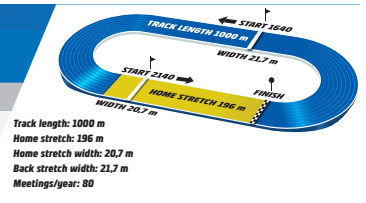

V86-8 DD-2 V4-4

TRIFECTA QUINELLA EXACTA

Wednesday // May 13 // 2026

SOLLVALLA

BASE DISTANCE: 2640 M
10
START METHOD: TROT
GAIT: AUTOSTART

3YO & older, earnings $48,452 - $107,672.
Total Purse: $20,076, Purse to Winner: $8,613
Approximate Post Time: 3:51 PM Eastern /2:51 PM Central /12:51 AM Pacific

Date	Track	TC	Dist/PP	Start Type	Purse	F500	F1000	L500	W/500	WTime	FIN	/500	Time	Odds	Driver	Shoes	1st	2nd	3rd				
1	MERCENARY																2026	2	1	0	0	$3,930	
	9, black gelding, by Ready Cash - Com Orsa - Conway Hall																2025	14	0	2	1	$9,087	
	24Apr26-7 Gävle ft 3140/7 Auto Std $3,768 0.361 1:14.8 0:36.8 0:37.3 3:54.2 FIN 1 0:37.3 3:54.2 14.42 Ohlsson, U																Life	56	11	6	7	$85,074	
	18Jan26-10 Gävle sl 2140/6 Auto Std $3,768 0.371 1:15.7 0:36.8 0:37.7 2:41.6 FIN 03.6 0:38.6 2:45.2 21.08 Westholm, J																						
	02Apr26-4 Axevalla ft 2140/8 Auto Std $3,768 0.359 1:14.5 0:37.0 0:36.9 2:38.0 FIN 81.4 0:37.2 2:39.4 8.67 Lönn, L																						
	04Dec25-9 Gävle ft 2640/4 Auto Std $4,306 0.364 1:14.2 0:38.0 0:37.3 3:17.1 FIN 40.4 0:37.4 3:17.5 17.00 Kihle, H																						
	27Nov25-7 Gävle ft 2140/11 Auto Std $3,768 0.360 1:13.3 0:37.8 0:37.1 2:39.1 FIN 20.1 0:37.2 2:39.2 16.09 Lilius, M																						
	Trainer: Jörgen Westholm (260-38-31-31, 15%)																						
	Driver: Ulf Ohlsson (574-72-74-61, 13%)																						
	Life																						
	1- Mercenary, 2- Coin Master, 3- Viva la Vida Face																						
	1- Express Cash, 2- Gordon Brodde, 3- Spader																						
	1- Börtas Ankare, 2- Byron Face, 3- Selective Calling																						
	1- Kite Runner, 2- Nikydon, 3- Good Lord																						
	1- Mando Gowan, 2- Mercenary, 3- Midas Mana																						
2	MUD HILL*																2026	6	1	0	3	$9,071	
	7, bay brown gelding, by Father Patrick - Elvira E. - Super Arnie																2025	8	2	0	2	$5,982	
	03May26-9 Åmål ft 2500/2 Vault Std $4,306 0.374 1:12.7 0:36.5 0:36.8 3:05.7 FIN 30.7 0:37.3 3:06.4 8.27 Dalborg, T																Life	49	11	4	8	$81,397	
	02Apr26-4 Axevalla ft 2140/8 Auto Std $3,768 0.357 1:12.7 0:36.5 0:36.8 3:05.7 FIN 30.6 0:37.0 3:06.4 6.97 Dalborg, T																						
	11Mar26-6 Åby sl 2140/6 Auto Std $6,460 0.380 1:17.7 0:35.9 0:37.4 2:40.0 FIN 40.3 0:37.4 2:40.3 4.50 Dalborg, T																						
	28Feb26-8 Axevalla sl 2640/5 Auto Std $16,150 0.361 1:15.6 0:37.0 0:37.9 3:20.4 FIN 81.1 0:38.1 3:21.5 25.10 Dalborg, T																						
	12Feb26-9 Halmstad ft 2640/1 Auto Std $3,768 0.367 1:17.4 0:37.0 0:37.9 3:20.5 FIN 1 0:37.9 3:20.5 6.27 Dalborg, T																						
	Trainer: Thomas Dalborg (60-16-9-10, 27%)																						
	Driver: Robin Bakker																						
	Life																						
	1- Loviseholms Crown, 2- Extremely Sweet, 3- Mud Hill																						
	1- Muscle Will, 2- Loviseholms Crown, 3- Mud Hill																						
	1- Emire, 2- Eleven O'Clock, 3- I.D.Hipster One																						
	1- Flotilla, 2- Keep Gamble, 3- Alvena Roy																						
	1- Mud Hill, 2- America Dream, 3- Carmita Silvio																						
3	EOLO WISE L.* (IT)																2026	5	1	0	1	$11,682	
	6, bay brown stallion, by Vivid Wise As - Sattelune Bar - Love You																2025	7	1	2	1	$28,640	
	27Mar26-9 Romme ft 2140/10 Auto Std $4,306 0.352 1:14.0 0:36.1 0:36.8 2:35.5 FIN 1 0:36.8 2:37.5 2.72 Djuse, M																Life	36	10	6	5	$98,983	
	07Apr26-5 Eskilstuna ft 2140/8 Auto Std $3,768 0.366 1:14.8 0:34.6 0:36.3 2:35.5 FIN 0 2:32.4 3.84 Djuse, M																						
	07Feb26-8 Solvalla ft 2140/6 Auto Std $29,071 0.351 1:13.9 0:35.4 0:36.5 2:36.4 FIN 61 0:36.8 2:37.4 45.28 Ohlsson, U																						
	31Jan26-4 Färjestad ft 2140/6 Auto Std $14,535 0.361 1:13.4 0:36.7 0:36.6 2:36.7 FIN 51.2 0:36.9 2:37.9 5.27 Djuse, M																						
	03Jan26-10 Jägersro ft 2140/7 Auto Std $14,535 0.356 1:13.4 0:36.8 0:36.8 2:37.8 FIN 30.5 0:37.0 2:38.3 8.03 Djuse, M																						
	Trainer: Alessandro Gocciadoro (92-18-16-13, 20%)