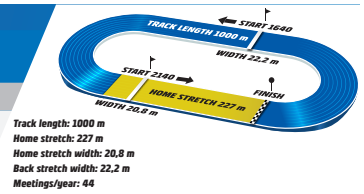

V86-1

TRIFECTA QUINELLA EXACTA

Wednesday // May 13 // 2026

AXEVALLA

BASE DISTANCE: 2140 M

START METHOD: TROT

GAIT: VAULT

3YO & older, earnings \$2,153 - \$21,534. + 20 meters when earned > \$8,613.
Total Purse: \$15,501, Purse to Winner: \$6,460
Approximate Post Time: 2:30 PM Eastern /1:30 PM Central /11:30 AM Pacific