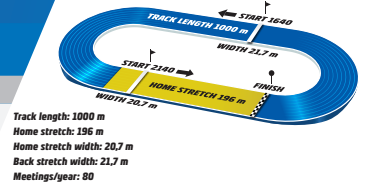

# V5-1

TRIFECTA QUINELLA EXACTA

Wednesday // May 13 // 2026

SOLLVALLA

BASE DISTANCE: 2140 M

START METHOD: TROT

GAIT: AUTOSTART

3YO & older.  
Total Purse: \$12,647, Purse to Winner: \$5,383  
Approximate Post Time: 12:39 AM Eastern /11:39 AM Central /9:39 AM Pacific