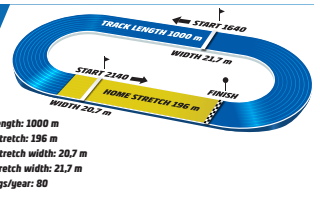

V5-3 TRIFECTA QUINELLA EXACTA

Wednesday // May 13 // 2026 Amatörlopp - Customserien K150 - Omgång 6

SOLLVALLA

BASE DISTANCE: 2140 M

4

START METHOD: TROT

GAIT: AUTOSTART

3YO & older, earnings $8,075 - $30,686.
Total Purse: $15,501, Purse to Winner: $6,460
Approximate Post Time: 1:27 PM Eastern /12:27 AM Central /10:27 AM Pacific