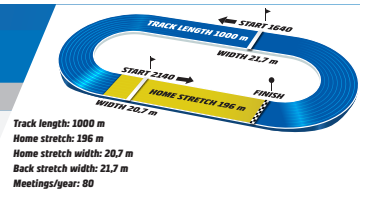

V86-2

TRIFECTA QUINELLA EXACTA

Wednesday // May 13 // 2026

Stolopp

SOLLVALLA

BASE DISTANCE: 2140 M

START METHOD: TROT

GAIT: VAULT

mares. 3YO & older, earnings $4,307 - $24,226. + 20 meters when earned > $9,690.
Total Purse: $15,501, Purse to Winner: $6,460
Approximate Post Time: 2:41 PM Eastern /1:41 PM Central /11:41 AM Pacific

Date	Track	TC	Dist/PP	Start Type	Purse	F500	F1000	L500	W/500	WTime	FIN	/500	Time	Odds	Driver	Shoes	1st	2nd	3rd				
1	SPEEDY HARD VICANE						2140-1										2026	8	0	2	0	$5,588	
	4, bay mare, by Hard Livin - Speedy Vicane - Vicar Oostwyck																						
	Trainer: Nicolina Moxness (23-0-2-0, 0%)																						
	Driver: Claes Sjöström (299-43-44-48, 14%)																						
	Life 15 1 2 0 $9,080																						
26Apr26-1	Sollvalla	ft	2140/7	Vault Yr	$1,292	0:36.4	1:15.3	0:37.7	0:38.0	2:42.6	FIN 20.5	0:38.1	2:43.1	No Bets	Arneg, M	c ♀	1- Alpha Omega, 2- Speedy Hard Vicane, 3- Bank's Illusion						
10Apr26-6	Sollvalla	ft	2140/5	Vault Std	$6,460	0:39.6	1:18.0	0:37.3	0:38.2	2:43.6	FIN 02.1	0:38.7	2:45.7	10.32	Kontio, J	♂ c	1- Moonlite Sisu, 2- Little Eva, 3- VästerboFlyByNight						
01Apr26-2	Sollvalla	ft	2160/4	Vault Std	$5,383	0:38.2	1:16.3	0:37.1	0:37.2	2:39.2	FIN 43.7	0:37.7	2:42.9	15.61	Sjöström, C	♂ c	1- Miss Magdalena, 2- Chiraz, 3- White Wood						
19Mar26-4	Gävle	ft	2140/4	Auto Std	$3,768	0:38.5	1:17.9	0:36.3	0:38.0	2:42.6	FIN 20.7	0:38.1	2:43.3	20.91	Kontio, J	c c	1- Bourbon Phantasy, 2- Speedy Hard Vicane, 3- Rocket						
03Mar26-10	Sollvalla	ft	2140/1	Vault Std	$1,292	0:38.2	1:16.7	0:39.1	0:38.5	2:45.0	FIN 5.1	0:38.8	2:46.0	8.57	Forsén, L	c c	1- Che Carina, 2- Arrabrilant, 3- Marabou Sisu						
2	CHIARA W.B.						2140-2										2026	4	1	0	0	$5,383	
	4, bay mare, by Campo Bahia - Irene Sund - Ken Warkentin																						
	Trainer: Fredrik B Larsson (77-5-8-10, 6%)																						
	Driver: Rikard N Skoglund (474-54-61-52, 11%)																						
	Life 9 1 0 1 $9,141																						
10Apr26-6	Sollvalla	ft	2140/4	Vault Std	$6,460	0:39.6	1:18.0	0:37.3	0:38.2	2:43.6	FIN 6.1	0:38.4	2:44.6	4.57	Skoglund, R	c c	1- Moonlite Sisu, 2- Little Eva, 3- VästerboFlyByNight						
02Apr26-5	Gävle	ft	1640/6	Vault Std	$10,767	0:39.1	1:16.4	0:36.5	0:37.1	2:03.2	FIN 00.7	0:37.7	2:03.9	4.79	Ohlsson, U	♂ c	1- Cocktail Brodda, 2- Can't be Ruled, 3- You Go Maya						
13Feb26-5	Eskestuna	ft	2140/6	Auto Std	$3,768	0:36.6	1:14.6	0:37.8	0:37.4	2:40.0	FIN 04.3	0:38.4	2:44.3	3.25	Larsson, F	c c	1- You to Gangster, 2- Pure Chapter, 3- Hopefully						
26Jan26-3	Romme	ft	2140/6	Vault Std	$4,306	0:39.5	1:17.5	0:36.5	0:37.9	2:45.5	FIN 1	0:37.9	2:42.5	4.12	Skoglund, R	c c	1- Chiara W.B., 2- Julia Sweet Success, 3- Hanna E.G.						
17Dec25-1	Sollvalla	ft	2140/4	Auto Std	$5,383	0:38.4	1:17.6	0:36.7	0:38.3	2:42.1	FIN 30.6	0:38.5	2:42.7	15.55	Skoglund, R	c c	1- Little Tony, 2- Myrsjös Qarin, 3- Chiara W.B.						
3	FIVE CABOSSE						2140-3										2026	2	1	1	0	$9,152	
	3, bay brown mare, by Hohneck - Hotentrot Hanover - Donato Hanover																						
	Trainer: Mattias Djuse (272-61-32-36, 22%)																						
	Driver: Magnus A Djuse (468-100-64-58, 21%)																						
	Life 2 1 1 0																						
29Apr26-5	Sollvalla	ft	2140/7	Auto Std	$5,383	0:35.8	1:15.4	0:36.6	0:37.7	2:41.5	FIN 1	0:37.7	2:41.5	4.44	Djuse, M	c c	1- Five Cabosse, 2- Marylebone, 3- Xanthis Kajsa						
15Apr26-1	Sollvalla	ft	2140/8	Vault Std	$7,537	0:39.2	1:18.1	0:36.7	0:38.0	2:42.7	FIN 20.5	0:38.1	2:43.2	7.66	Djuse, M	c c	1- Outer Space, 2- Five Cabosse, 3- Capo						
25Mar26-13	Sollvalla	ft	2140/11	Vault Qua						2:31.9	FIN 2	0:39.1	2:47.4	No Bets	Djuse, M	c c	--						
4	MISS MAGDALENA						2140-4										2026	3	1	0	0	$5,706	
	4, bay brown mare, by Love You - Waiting Hill Hall - Muscle Hill																						
	Trainer: Björn Goop (235-31-42-34, 13%)																						
	Driver: Björn Goop (357-47-54-40, 13%)																						
	Life 7 1 1 0 $7,967																						
26Apr26-7	Vaggeryd	ft	2168/1	Vault Std	$6,460	0:37.4	1:16.2	0:38.0	0:37.8	2:42.5	FIN 03.3	0:38.2	2:45.8	4.65	Goop, B	c ♀	1- Stella Lane, 2- May Day, 3- Listas Prosecco