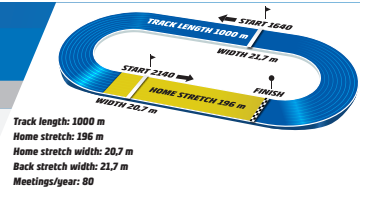

# V5-5 TRIFECTA QUINELLA EXACTA

Wednesday // May 13 // 2026

SOLLVALLA

BASE DISTANCE: 2140 M  
**6**  
 START METHOD: TROT  
 GAIT: VAULT

3YO & older, earnings \$4,307 - \$48,452 + 20 meters when earned > \$19,381.  
 Total Purse: \$20,076, Purse to Winner: \$8,613  
 Approximate Post Time: 2:13 PM Eastern /1:13 PM Central /11:13 AM Pacific