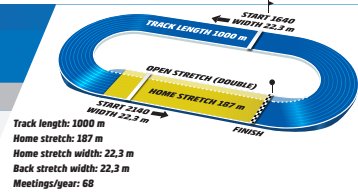

V4-3 LD-1 TRIFECTA QUINELLA EXACTA

Monday // May 18 // 2026

ÅBY

3
BASE DISTANCE: 2140 M
START METHOD: TROT
GAIT: AUTOSTART

3YO & older, earnings \$5,383 - \$16,150.
Total Purse: \$10,366, Purse to Winner: \$4,306
Approximate Post Time: 7:04 AM Eastern /6:04 AM Central /4:04 AM Pacific