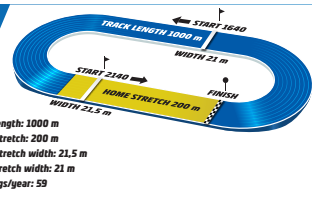

V86-3

TRIFECTA QUINELLA EXACTA

Wednesday // May 20 // 2026

Svensk Travsports Unghästserie - Fyraåringslopp Ston

BERGSÅKER

BASE DISTANCE: 2140 M

START METHOD: TROT

GAIT: AUTOSTART

mares. 4YO, earnings $2,153 - $18,842.
Total Purse: $16,365, Purse to Winner: $6,460
Approximate Post Time: 2:52 PM Eastern /1:52 PM Central /11:52 AM Pacific

Date	Track	TC	Dist/PP	Start Type	Purse	F500	F1000	L500	W/500	WTime	FIN	/500	Time	Odds	Driver	Shoes	1st	2nd	3rd

	1	REALIZE'EM					2140-1										2026	5	3	0	0
	4, bay mare, by Tactical Landing - Face'em - Offshore Dream																				
	Trainer: Markus Pihlström (154-24-25-22, 16%)																				
	Driver: Mats E Djuse (653-127-97-82, 19%)																				
	Life																				
	1- Brother Day, 2- Eagle of Oak, 3- Macguffin																				
02May26-9	Umåker	ft	2640/12	Auto Std	$13,459				0:37.9				3:20.0	FIN 0	2:32.4	24.91	Lilius, M	c	φ	1- Howtoreach W.F., 2- Mandragora, 3- Rania Zon	
18Apr26-5	Bollnäs	ft	2140/4	Vault Std	$13,459				0:36.8				2:37.8	FIN 70.7	0:37.0	2:38.5	14.94	Wäjersten, D	c	φ	1- Realize'em, 2- Teaberry, 3- Global Felicity
24Feb26-9	Bollnäs	ft	1640/9	Auto Std	$3,768	0:35.9	1:14.4	0:36.8	0:37.0				2:01.6	FIN 1	0:37.0	2:01.6	2.32	Djuse, M	c	φ	1- Realize'em, 2- Hagaz Fleur d'Nuit, 3- Xanthis Kelly
04Feb26-3	Sollvalla	ft	2140/4	Auto Std	$6,460	0:37.5	1:17.6	0:36.9	0:38.4				2:44.5	FIN 1	0:38.4	2:44.5	1.41	Djuse, M	c	φ	1- Realize'em, 2- Katla Wibb, 3- Bumblebee Mi
21Jan26-1	Bergsåker	ft	2140/7	Auto Std	$4,306	0:38.0	1:19.1	0:36.9	0:38.5				2:45.0	FIN 1	0:38.5	2:45.0	2.22	Djuse, M	c	φ	

	2	NORDIC CHOICE					2140-2										2026	0	0	0	0
	4, bay brown mare, by Bold Eagle - Ilar In - Muscle Hill																				
	Trainer: Jörgen Westholm (279-41-33-35, 15%)																				
	Driver: Marcus Lilius (377-41-37-38, 11%)																				
	Life																				
	1- Vanderbild, 2- Eire, 3- J.H.Oliver																				
22Oct25-2	Sollvalla	ft	2140/6	Auto Std	$7,537	0:37.1	1:16.6	0:35.2	0:37.8				2:42.0	FIN 08.7	0:39.9	2:50.7	35.67	Westholm, J	c	φ	1- Global Got it All, 2- Sparkling Power, 3- Ecuador Broline
08Oct25-9	Sollvalla	ft	2140/10	Auto Std	$21,534	0:34.8	1:11.3	0:36.8	0:36.2				2:35.0	FIN 02.4	0:36.8	2:37.4	83.80	Westholm, J	c	φ	1- Brunet Garde, 2- Nordic Choice, 3- Simb Teafortwo
18Sep25-1	Gävle	ft	2140/11	Auto Std	$5,383	0:36.3	1:15.5	0:37.3	0:37.5				2:40.8	FIN 20.1	0:37.6	2:40.9	7.16	Djuse, M	c	φ	1- Pamela Boko, 2- Meditate, 3- Patina di Quattro
10Sep25-6	Sollvalla	ft	2140/9	Auto Std	$7,537	0:35.4	1:14.1	0:36.2	0:36.8				2:37.7	FIN 41.2	0:37.1	2:38.9	82.60	Westholm, J	c	φ	1- Pure Glamour, 2- Pato Boko, 3- Mahakata
27Aug25-3	Sollvalla	ft	2140/6	Vault Std	$7,537	0:37.9	1:17.0	0:36.4	0:37.5				2:40.7	FIN 82.3	0:38.1	2:43.0	45.56	Westholm, J	c	φ