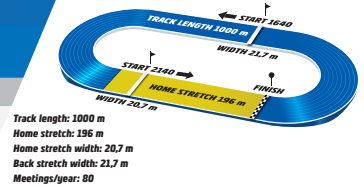

TRIFECTA QUINELLA EXACTA

Tuesday // June 10 // 2025

Svensk Travsports Unghästserie - Treåringslopp

SOLLVALLA

BASE DISTANCE: 2140 M

1

START METHOD: TROT

GAIT: VAULT

3YO.

Total Purse: $16,982, Purse to Winner: $6,833

Approximate Post Time: 12:20 AM Eastern /11:20 AM Central /9:20 AM Pacific

Date	Track	TC	Dist/PP	Start Type	Purse	F500	F1000	L500	W/500	WTime	FIN	/500	Time	Odds	Driver	Shoes	1st	2nd	3rd	4th				
1	PAPILLON BOKO			2140-1			Trainer: Paul J P Hagoort (74-19-18-8, 26%)									2025	1	0	0	0	$146			
	3, bay stallion, by Googoo Gaagaa - Emotion Boko - Muscle Hill						Driver: Robin Bakker									2024	0	0	0	0				
	27May25	Gävle	ft	2140/9	Auto Std	$4,881	0:36.6	1:16.9	0:37.3	0:38.0	2:42.9	FIN d	2:32.4	1.94	Bakker, R	ç c	1- Datos Gangster, 2- Herkules A'Iir, 3- Queen Montana	Life	1	0		0	0	
	05Apr25	Wolvega	ft	2100	Auto Qua						2:31.9	FIN 2	0:37.6	2:32.4	No Bets	Hagoort, P	--							
2	COCKPIT VIEW			2140-2			Trainer: Katja Melkko (120-18-17-12, 15%)									2025	2	0	0	1	$2,050			
	3, bay brown gelding, by Nuncio - Alfa Mare - Donato Hanover						Driver: Jorma Kontio (441-51-41-33, 12%)									2024	0	0	0	0				
	02Jun25	Solvalla	ft	2140/2	Vault Std	$6,833	0:38.7	1:16.7	0:37.0	0:37.9	2:42.3	FIN 51.1	0:38.2	2:43.4	4.24	Kontio, J	ç c	1- Peggy Boko, 2- Bear Victor, 3- Cruising Altitude	Life	2		0	0	1
	15May25	Örebro	ft	2140/7	Vault Std	$3,416	0:38.7	1:18.5	0:36.9	0:38.0	2:42.9	FIN 31.1	0:38.3	2:44.0	12.35	Kontio, J	ç c	1- Little Coco, 2- Haute Couture, 3- Cockpit View	Life	1		0	0	0
3	ELECTRA FACE			2140-3			Trainer: Adrian Kolgjini (215-35-27-16, 16%)									2025	1	0	0	0	$146			
	3, bay mare, by Ready Cash - Un Fol Axe - Love You						Driver: Adrian Kolgjini (186-34-25-15, 18%)									2024	0	0	0	0				
	09May25	Solvalla	ft	2140/10	Auto Std	$4,881	0:37.8	1:17.5	0:36.3	0:37.7	2:41.6	FIN 01.6	0:38.1	2:43.2	11.02	Kolgjini, A	ç c	1- Licorice Sisu, 2- Oh Mister Alki, 3- Graazhopper	Life	1		0	0	0
	12Apr25	Jägersro	ft	2140/2	Vault Qua						2:31.9	FIN 2	0:38.6	2:45.2	No Bets	Persson, S	--							
4	OUR OWN PASTIME			2140-4			Trainer: Björn Röcklinger (54-10-7-12, 19%)									2025	1	1	0	0	$2,440			
	3, bay gelding, by Green Manalishi - Devon Am - Raja Mirchi						Driver: Ulf Ohlsson (696-100-96-71, 14%)									2024	0	0	0	0				
	29May25	Lindesberg	ft	2140/4	Vault Std	$2,440	0:39.6	1:19.6	0:37.8	0:38.6	2:45.5	FIN 1	0:38.6	2:45.5	2.89	Ohlsson, U	ç c	1- Our Own Pastime, 2- Måneskin, 3- Elevation	Life	1		1	0	0
	24Apr25	Gävle	ft	2140/3	Vault Qua						2:31.9	FIN 2	0:39.5	2:49.3	No Bets	Röcklinger, B	--							
5	HITTING HARD			2140-5			Trainer: Conrad Lugauer (102-10-14-6, 10%)									2025	1	0	1	0	$2,196			
	3, black stallion, by Walner - Steffi - Varenne						Driver: Conrad Lugauer (82-7-14-5, 9%)									2024	0	0	0	0				
	16May25	Lindesberg	ft	2140/6	Vault Std	$4,393	0:38.5	1:19.1	0:37.0	0:38.4	2:42.6	FIN 20.1	0:38.5	2:44.7	1.62	Lugauer, C	ç c	1- Whatsyourpoison, 2- Hitting Hard, 3- Piraia	Life	1		0	1	0
	09Apr25	Solvalla	ft	2140/6	Vault Qua						2:31.9	FIN 2	0:38.6	2:45.3	No Bets	Lugauer, C	--							
6	PASSARELLA BOKO			2140-6			Trainer: Oskar Kylin Blom (226-29-29-29, 13%)									2025	2	0	1	1	$2,294			
	3, bay brown stallion, by Greenshoe - Grace Boko - Ready Cash						Driver: Oskar Kylin Blom (265-24-23-27, 9%)									2024	0	0	0	0				
	19May25	Visby	ft	2120/6	Auto Std	$2,440	0:37.6	1:18.1	0:37.4	0:38.3	2:42.7	FIN 20.1	0:38.4	2:42.8	1.55	Kylin Blom, O	ç c	1- Larue, 2- Passarella Boko, 3- Corriere Leejs	Life	2		0	1	1
	03May25	Gävle	ft	2140/4	Vault Std	$3,416	0:39.0	1:18.6	0:36.7	0:38.4	2:44.4	FIN 30.5	0:38.5	2:44.9	5.02	Kylin Blom, O	ç c	1- Manhattan J.P., 2- Joker Ima, 3- Passarella Boko	Life	1		0	1	0
7	MACE WINDU			2140-7			Trainer: Daniel Redén (251-65-42-24, 26%)									2025	1	0	1	0	$1,464			
	3, bay stallion, by Greenshoe - Heaven Am - Bold Eagle						Driver: Örjan Kihlström (404-81-46-30, 20%)									2024	0	0	0	0				
	30May25	Eskilstuna	ft	2140/4	Vault Std	$2,928	0:40.8	1:20.5	0:37.9	0:39.1	2:47.6	FIN 20.2	0:39.2	2:47.8	4.28	Skoglund, R	ç c	1- Dontuworry, 2- Mace Windu, 3- Nikki C.C.	Life	1		0	1	0
	03Apr25	Örebro	ft	2140/2	Vault Qua		0:43.1	1:23.8	0:37.8		2:31.9	FIN 2	0:40.1	2:51.6	No Bets	Redén, D	--							
8	OCCAM'S RAZOR			2140-8			Trainer: Markus B Svedberg (222-40-29-26, 18%)									2025	2	0	0	0	$2,440