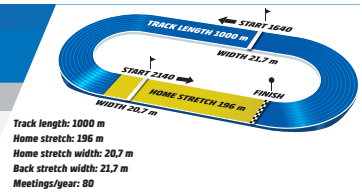

SOLVALLA
BASE DISTANCE: 2640 M
8
START METHOD: TROT
GAIT: VAULT

3YO & older.
Total Purse: \$11,467, Purse to Winner: \$4,881
Approximate Post Time: 2:56 PM Eastern /1:56 PM Central /11:56 AM Pacific

Table with columns: Rank, Name, Sex/Age, Trainer, Driver, Purse, F500, F1000, L500, W/500, WTime, FIN, /500, Time, Odds, Driver, Shoes, 1st, 2nd, 3rd, Final Odds. Contains 12 race entries with detailed horse and driver information.

BASE DISTANCE: 2140 M

START METHOD: TROT

GAIT: VAULT

3YO & older, earnings \$146 - \$5,857. Total Purse: \$14,054, Purse to Winner: \$5,857. Approximate Post Time: 3:33 PM Eastern /2:33 PM Central /12:33 AM Pacific