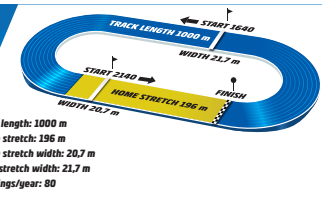

V64-3 V4-1 TRIFECTA QUINELLA EXACTA

Tuesday // June 10 // 2025

Läringslopp - Spår efter startpoäng - Guldklockan 2025, Försök 10

SOLLVALLA

BASE DISTANCE: 2140 M

START METHOD: TROT

GAIT: AUTOSTART

3YO & older, earnings $14,643 - $41,489. Total Purse: $14,054, Purse to Winner: $5,857. Approximate Post Time: 2:14 PM Eastern /1:14 PM Central /11:14 AM Pacific

Header row for race results with columns: Date, Track, TC, Dist/PP, Start Type, Purse, F500, F1000, L500, W/500, WTime, FIN, /500, Time, Odds, Driver, Shoes, 1st, 2nd, 3rd.

1 ZEUS SENSATION. 2025: 2 0 1 0 $829. 2024: 6 0 0 0 $1,649. Life: 37 3 5 6 $31,629. Trainer: Ia Eriksson (2-0-1-0, 0%). Driver: Alexander Andersson (7-0-0-0, 0%).

2 ANDRAGATHOS. 2025: 3 0 0 1 $1,366. 2024: 13 1 3 2 $19,622. Life: 17 1 3 3 $21,564. Trainer: Katja Melkko (120-18-17-12, 15%). Driver: Linus Lönn (169-7-7-19, 4%).

3 DE NIRO BI* (IT). 2025: 7 0 1 1 $5,408. 2024: 19 2 0 2 $14,418. Life: 39 4 4 3 $32,251. Trainer: Gennaro Casillo (73-8-10-4, 11%). Driver: Annalisa Consoli.

4 MÅNSKENSTINDRA. 2025: 8 1 1 1 $8,034. 2024: 13 1 2 3 $8,688. Life: 31 3 5 7 $33,660. Trainer: Johanna K Karlsson (8-1-1-1, 13%). Driver: Elias Strandberg (3-0-1-1, 0%).

5 ASYMMETRY. 2025: 6 0 0 1 $5,466. 2024: 20 1 2 2 $22,599. Life: 41 2 2 4 $38,561. Trainer: Stefan Melander (151-11-10-16, 7%). Driver: Hampus Bergström (9-0-0-3, 0%).

6 CARDIN. 2025: 7 1 0 0 $2,733. 2024: 16 2 1 3 $18,109. Life: 45 6 4 5 $35,534. Trainer: Jonas Gylling (81-6-4-5, 7%). Driver: Carl Philip Lindblom (38-3-3-5, 8%).

7 BJÖRKHAGAS ALFRED. 2025: 6 1 0 0 $6,579. 2024: 18 2 1 2 $13,706. Life: 53 5 4 3 $35,193. Trainer: Lars Palmqvist (6-1-0-0, 17%). Driver: Agnes Larsson (43-10-5-5, 23%).

8 KENT'S MARRE. 2025: 6 0 1 1 $13,032. 2024: 10 3 2 1 $17,904. Life: 22 4 4 2 $36,647. Trainer: Andreas Lövdal (69-6-12-8, 9%). Driver: Tom Johansson (55-5-5-10, 9%).

9 KATTENS O'MALLEY. 2025: 6 0 2 1 $5,935. 2024: 13 1 0 0 $4,598. Life: 71 3 4 6 $34,997. Trainer: Ylva Welén (9-0-2-1, 0%). Driver: Aleksis Flink (25-2-5-2, 8%).

10 EVEN YOU. 2025: 4 1 0 1 $3,075. 2024: 16 2 2 2 $12,609. Life: 38 7 3 6 $35,427. Trainer: Per K Anderson (11-1-0-2, 9%). Driver: Pierre Nyström (61-2-3-5, 3%).

11 APRILIA ZOOT. 2025: 7 1 1 1 $9,469. 2024: 16 4 0 4 $26,748. Life: 32 5 3 6 $41,343. Trainer: Jenny Hansen (16-1-1-1, 6%). Driver: Felicia Molin (46-3-3-1, 7%).

12 ARMANDO SALAZAR. 2025: 3 0 1 1 $3,172. 2024: 9 4 1 1 $22,843. Life: 12 4 2 2 $26,016. Trainer: Robert Bergh (119-14-11-17, 12%). Driver: Simon Helm (48-6-5-6, 13%).