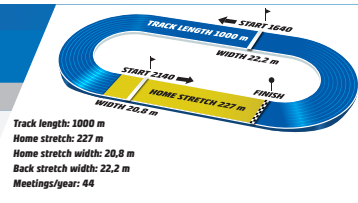

AXEVALLA
BASE DISTANCE: 2140 M
2
START METHOD: TROT
GAIT: AUTOSTART

3YO & older, earnings $646 - $86,138.
Total Purse: $9,559, Purse to Winner: $3,768
Approximate Post Time: 6:42 AM Eastern /5:42 AM Central /3:42 AM Pacific

Date	Track	TC	Dist/PP	Start Type	Purse	F500	F1000	L500	W/500	WTime	FIN	/500	Time	Odds	Driver	Shoes	1st	2nd	3rd

1 KENYA SOTTO (DK) 2140-1
5, bay mare, by Bird Parker - Solvalla As - Ganymede
Trainer: André Eklundh (60-11-8-10, 18%)
Driver: André Eklundh (92-16-14-10, 17%)
Life: 2026 5 0 0 1 $3,197
2025 8 0 1 0 $2,734
Life 22 2 2 2 $13,025

24Mar26-3	Färjestad	ft	2140/6	Vault Std	$3,768	0:37.4	1:15.4	0:37.8	0:37.4	2:40.2	FIN D		2:32.4	11.00	Persson, S	cc	1- Janica Zet, 2- I Love Esther M.L., 3- Petite Sirah
12Mar26-6	Halmstad	ft	2140/10	Auto Std	$3,768	0:36.1	1:17.1	0:38.8	0:38.6	2:45.2	FIN 6:0.8	0:38.8	2:46.0	9.37	Eklundh, A	cc	1- Catch Lane, 2- Fabulous n'Away, 3- Divine Express
26Feb26-5	Åby	sl	2140/5	Auto Std	$4,306	0:36.6	1:17.3	0:38.1	0:38.5	2:44.9	FIN 3:0.3	0:38.6	2:45.2	14.46	Eklundh, A	cc	1- Grodda Jet, 2- Lumiere Rouge, 3- Kenya Sotto
12Feb26-6	Halmstad	ft	2160/7	Vault Std	$3,768	0:39.2	1:18.3	0:38.1	0:38.6	2:45.3	FIN 5:1.6	0:38.6	2:46.9	23.89	Pello, M	cc	1- Steady Breeze, 3- Murena
07Jan26-7	Åby	ft	2140/2	Auto Std	$4,306	0:36.0	1:14.7	0:37.1	0:37.1	2:39.1	FIN 6:1.5	0:37.5	2:40.6	18.76	Eklundh, A	cc	1- Masters DunderBeda, 2- Lill Kagan, 3- Greenday I.T.

2 BUGATTI M.I. 2140-2
4, black mare, by Green Manalishi - Astoria Ås - Conway Hall
Trainer: Eric Martinsson (76-14-9-9, 18%)
Driver: Carl Johan Jepson (214-43-33-28, 20%)
Life: 2026 3 0 0 0 $1,012
2025 8 1 1 2 $12,102
Life 11 1 1 2 $13,114

11Mar26-9	Åby	sl	2140/4	Auto Std	$5,383	0:37.9	1:18.2	0:36.2	0:38.3	2:44.1	FIN 0:1.4	0:38.6	2:45.5	28.33	Eklundh, A	cc	1- Madame Mearas, 2- Kirsten Tinghöj, 3- Kahbean
15Feb26-8	Örebro	ft	2100/7	Auto Std	$3,768	0:36.0	1:15.1	0:36.3	0:37.5	2:37.8	FIN 5:3	0:38.3	2:40.8	19.63	Jepson, C	cc	1- Geisha Road Grif, 2- Moonlite Sisu, 3- Constanzia
07Jan26-7	Åby	ft	2140/9	Auto Std	$4,306	0:36.0	1:14.7	0:37.1	0:37.1	2:39.1	FIN 0:4.7	0:38.2	2:43.8	20.61	Roslevf, V	cc	1- Masters DunderBeda, 2- Lill Kagan, 3- Greenday I.T.
14Dec25-6	Eskilstuna	ft	2140/9	Auto Std	$5,383	0:37.6	1:16.2	0:36.9	0:37.3	2:39.7	FIN 5:1.4	0:37.6	2:41.1	15.78	Jepson, C	cc	1- Hankypanyk Leonie, 2- My Precious One, 3- Xanthis Kimberly
23Nov25-7	Mantorp	ft	2140/4	Auto Std	$5,383	0:36.0	1:14.5	0:36.7	0:37.5	2:40.7	FIN 3:0.3	0:37.6	2:41.0	6.71	Jepson, C	cc	1- Hankypanyk Leonie, 2- Nyharajah, 3- Bugatti M.I.