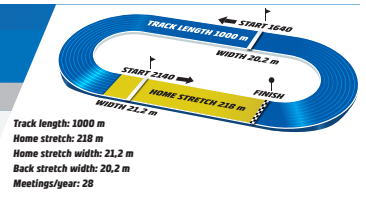

## TRIFECTA QUINELLA EXACTA

Tuesday // April 07 // 2026

ÖSTERSUND

BASE DISTANCE: 2140 M

START METHOD: TROT

GAIT: AUTOSTART

3YO & older, earnings \$1,722 - \$10,228.  
Total Purse: \$9,559, Purse to Winner: \$3,768  
Approximate Post Time: 7:26 AM Eastern /6:26 AM Central /4:26 AM Pacific