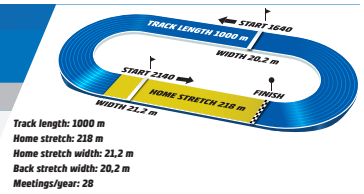

# V4-2

TRIFECTA QUINELLA EXACTA

Tuesday // April 07 // 2026

ÖSTERSUND

BASE DISTANCE: 2140 M

START METHOD: TROT

GAIT: VAULT

3YO & older. + 20 meters when earned > \$6,460.  
Total Purse: \$9,559, Purse to Winner: \$3,768  
Approximate Post Time: 6:42 AM Eastern /5:42 AM Central /3:42 AM Pacific