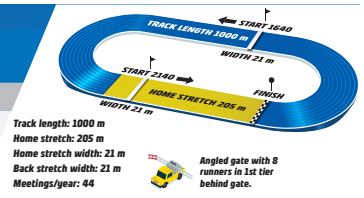

TRIFECTA QUINELLA EXACTA

Monday // April 27 // 2026

ROMME

BASE DISTANCE: 2140 M

START METHOD: TROT

GAIT: VAULT

3YO & older. + 20 meters when earned > \$807.
Total Purse: \$7,372, Purse to Winner: \$2,691
Approximate Post Time: 12:07 AM Eastern /11:07 AM Central /9:07 AM Pacific