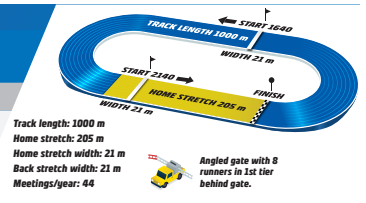

V4-4

TRIFECTA QUINELLA EXACTA

Monday // April 27 // 2026

Montélopp - Fördel Ston

ROMME

BASE DISTANCE: 2140 M

START METHOD: MONTÉ

GAIT: AUTOSTART

stallions, geldings & mares. 4YO & older.
Total Purse: $10,366, Purse to Winner: $4,306
Approximate Post Time: 2:22 PM Eastern /1:22 PM Central /11:22 AM Pacific

Date	Track	TC	Dist/PP	Start Type	Purse	F500	F1000	L500	W/500	WTime	FIN	/500	Time	Odds	Driver	Shoes	1st	2nd	3rd	

1	KIT SILVIO															2026	3	0	0	0	$2,067
	7, bay mare, by Raja Mirchi - Vacation Silvio - Dream Vacation																				
	Trainer: Jesper Hedqvist (21-1-3-1, 5%)																				
	Driver: Julia Andersson (18-0-2-5, 0%)																				
	13Apr26-3	Eskestuna	ft	2140/5	Vault StdM	$3,768	0:37.0	1:16.0	0:37.1	0:37.3	2:41.4	FIN 51.7	0:38.1	2:43.1	8.14	Andersson, J	cc	cc	cc	cc	1- Global Emperor, 2- Futurity, 3- Ruth Riddle
	05Apr26-1	Romme	ft	1640/8	Auto StdM	$4,306	0:37.0	1:14.0	0:38.5	0:37.3	2:02.3	FIN 51.8	0:37.8	2:04.1	23.29	Larsson, A	cc	cc	cc	cc	1- Master, 2- Eagle Brodde, 3- Youmakeourday
	08Mar26-4	Eskestuna	ft	2140/2	Auto StdM	$3,768	0:35.7	1:14.1	0:39.3	0:38.0	2:42.6	FIN 51.8	0:38.4	2:44.4	6.60	Andersson, J	cc	cc	cc	cc	1- Elsa Vendil, 2- Kosmos Diva, 3- Lulubelle
	12Dec25-1	Halmstad	ft	2140/1	Auto StdM	$3,768	0:36.5	1:15.5	0:38.1	0:37.7	2:41.3	FIN 44.1	0:38.6	2:45.4	7.08	Andersson, J	cc	cc	cc	cc	1- Make the Song, 2- Credit L.A., 3- Jeu Set Et Match
12Nov25-3	Aby	ft	1640/4	Auto StdM	$5,383	0:35.1	1:12.6	0:39.6	0:37.5	2:03.1	FIN 30.5	0:37.7	2:03.6	20.89	Larsson, A	cc	cc	cc	cc	1- Harriet Zet, 2- Flytothemoon Effe, 3- Kit Silvio	

2	FUTURITY															2026	7	0	2	0	$4,576
	6, bay mare, by Maharajah - Apprentice M. - Kadabra																				
	Trainer: Lisa Skogh (17-1-3-2, 6%)																				
	Driver: Nicole Melberg (12-3-2-1, 25%)																				
	13Apr26-3	Eskestuna	ft	2140/1	Vault StdM	$3,768	0:37.0	1:16.0	0:37.1	0:37.3	2:41.4	FIN 20.5	0:37.8	2:41.9	34.68	Melberg, N	cc	cc	cc	cc	1- Global Emperor, 2- Futurity, 3- Ruth Riddle
	24Mar26-4	Färjestad	ft	2140/9	Auto Std	$3,768	0:35.8	1:15.3	0:36.2	0:37.0	2:38.4	FIN 02.9	0:37.7	2:41.3	153.73	Niilsson, P	cc	cc	cc	cc	1- Axios, 2- Merlin Mearas, 3- Kick the Man
	17Mar26-5	Färjestad	ft	2140/6	Vault StdM	$3,768	0:39.1	1:15.8	0:37.4	0:37.7	2:43.1	FIN d		2:32.4	37.46	Rasmussen, A	cc	cc	cc	cc	1- Feel the Rhythm, 2- Dirty Martini, 3- Dea Orientis W.H.
	26Feb26-7	Örebro	sl	2100/8	Auto Std	$3,768	0:38.0	1:17.4	0:38.9	0:38.8	2:43.0	FIN 04.4	0:39.8	2:47.4	41.72	Karlsson, P	cc	cc	cc	cc	1- Straight Forward, 2- Gotti, 3- Pure Chapter
30Jan26-7	Örebro	ft	2100/3	Auto Std	$3,768	0:38.3	1:18.3	0:36.4	0:38.1	2:40.3	FIN 02	0:38.6	2:42.3	16.85	Benzon, N	cc	cc	cc	cc	1- Stepping Gogo Girl, 2- Mijanou