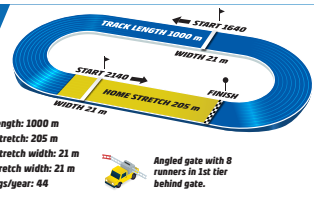

5
BASE DISTANCE: 2640 M
START METHOD: TROT
GAIT: VAULT

3YO & older, earnings $2,153 - $16,150. + 20 meters when earned > $8,075 & + 40 meters when earned > $11,305.
Total Purse: $10,366. Purse to Winner: $4,306
Approximate Post Time: 1:15 PM Eastern /12:15 AM Central /10:15 AM Pacific