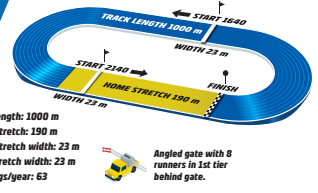

V5-4

TRIFECTA QUINELLA EXACTA

Wednesday // April 29 // 2026

Fördel Ston

JÄGERSRO

BASE DISTANCE: 2140 M

START METHOD: TROT

GAIT: AUTOSTART

stallions, geldings & mares. 3YO & older, earnings $43,069 - $107,672.
Total Purse: $15,501, Purse to Winner: $6,460
Approximate Post Time: 2:02 PM Eastern /1:02 PM Central /11:02 AM Pacific