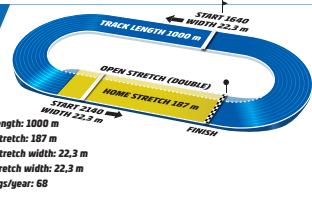

TRIFECTA QUINELLA EXACTA

Thursday // April 30 // 2026

ÅBY

BASE DISTANCE: 2140 M

START METHOD: TROT

GAIT: AUTOSTART

3YO & older, earnings \$13,459 - \$34,993.
Total Purse: \$10,366, Purse to Winner: \$4,306
Approximate Post Time: 12:07 AM Eastern /11:07 AM Central /9:07 AM Pacific