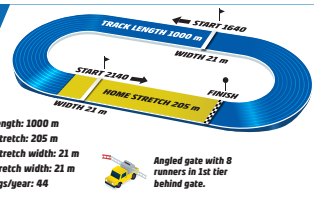

V5-2

TRIFECTA QUINELLA EXACTA

Friday // May 22 // 2026

Fördel Ston - Miras Lärlingsserie - Omgång 4

ROMME

3
BASE DISTANCE: 2140 M
START METHOD: TROT
GAIT: AUTOSTART

stallions, geldings & mares. 3YO & older, earnings $3,230 - $13,459.
Total Purse: $10,366, Purse to Winner: $4,306
Approximate Post Time: 1:15 PM Eastern /12:15 AM Central /10:15 AM Pacific