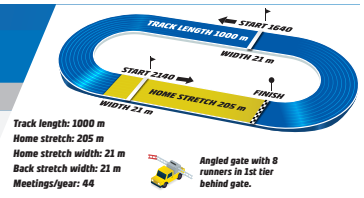

V4-4

TRIFECTA QUINELLA EXACTA

Friday // May 22 // 2026

P21-lopp

ROMME

BASE DISTANCE: 2140 M

START METHOD: TROT

GAIT: AUTOSTART

3YO & older, earnings $13,459 - $64,603.
Total Purse: $4,099, Purse to Winner: $1,292
Approximate Post Time: 3:23 PM Eastern /2:23 PM Central /12:23 AM Pacific

Date	Track	TC	Dist/PP	Start Type	Purse	F500	F1000	L500	W/500	WTime	FIN	/500	Time	Odds	Driver	Shoes	1st	2nd	3rd				
1	KENT'S CATCH MEE				2140-1												2026	1	0	0	0	$247	
	7, light bay mare, by Charly du Noyer - Lipstick Rose - Ken Warkentin																2025	12	1	0	0	$5,394	
	Trainer: Klara Gabriëlsson (1-0-0-0, 0%)																Life	53	3	4	4	$31,661	
	Driver: Niclas Hammarström (31-1-2-4, 3%)																						
	26Apr26-2	Sollvalla	ft	2140/6	Auto Std	$1,292	0:35.4	1:15.6	0:36.3	0:37.0	2:38.6	FIN 83.9	0:37.9	2:42.5	12.35	Hammarström, N	φ	1- Sandsjöns Cantona, 2- Lansky, 3- Eleonora S.H.					
	26Nov25-10	Sollvalla	ft	1640/10	Auto Std	$8,613	0:35.5	1:12.8	0:35.5	0:36.2	1:58.8	FIN 02.1	0:36.8	2:00.9	152.00	Hammarström, N	c	1- Lady Adore, 2- Orion, 3- I'm a Dancer					
	03Nov25-8	Eskestuna	ft	1640/11	Auto Std	$3,768	0:35.1	1:12.7	0:36.5	0:36.2	1:58.9	FIN 01.3	0:36.6	2:00.2	109.81	Lövdal, A	φ	1- Appia Express, 2- Amara Cay Inn, 3- Valencia					
	01Oct25-5	Sollvalla	ft	1640/4	Auto Std	$8,613	0:36.3	1:13.6	0:36.3	0:36.6	2:00.0	FIN 50.7	0:36.8	2:00.7	40.04	Hammarström, N	φ	1- Whoops Hanover, 2- Target Tile, 3- Cadeau					
	30Aug25-7	Eskestuna	ft	2140/8	Auto Std	$2,153	0:37.1	1:15.2	0:36.8	0:37.2	2:39.2	FIN 02.2	0:37.7	2:41.4	9.66	Hammarström, N	φ	1- Melby Merry, 2- De Niro Bi, 3- Alina Garde					
2	ALWAYS FACE				2140-2												2026	3	0	0	0	$1,012	
	8, chestnut gelding, by Love You - Soonerorlater - Going Kronos																2025	6	0	0	0	$2,121	
	Trainer: Petter Lundberg (22-1-2-3, 5%)																Life	46	6	3	6	$53,174	
	Driver: Ulf Ohlsson (610-76-83-64, 12%)																						
	01May26-2	Lindesberg	ft	2640/3	Vault Std	$2,691	0:38.0	1:15.6	0:37.0	0:37.4	3:17.6	FIN 0		2:32.4	55.45	Lundberg, P	c	1- MarTimo Sjöhammar, 2- Babsans Bankir, 3- Utah Southwind					
	08Feb26-9	Gävle	ft	3180/4	Vault Std	$3,768	0:41.6	1:21.7	0:36.5	0:38.1	4:02.3	FIN 0		2:32.4	84.33	Lundberg, P	c	1- Kong Venience, 2- Infinity of Joy, 3- Bengt					
	15Jan26-4	Örebro	ft	2140/5	Vault Std	$3,768	0:39.3	1:17.1	0:37.5	0:37.8	2:42.0	FIN 50.9	0:38.0	2:42.9	37.07	Lundberg, P	c	1- Isla Vanilla, 2- Babsans Bankir, 3- Raffige Rune					
	28Dec25-5	Bergsåker	ft	2140/5	Auto Std	$1,615	0:36.4	1:15.5	0:36.7	0:37.5	2:40.5	FIN 53.6	0:38.3	2:44.0	8.43	Dunder, R	c	1- Kocu Boko, 2- Thai Charon, 3- Annie Lennox					
	14Dec25-9	Eskestuna	ft	2140/11	Auto Std	$3,768	0:35.9	1:15.2	0:36.6	0:37.2	3:19.3	FIN 61.5	0:37.5	2:40.8	49.78	Lundberg, P	c	1- Muscle Will, 2- Monte Carlo, 3- Leo the Lion					
3	TOPPY				2140-3												2026	6	0	0	1	$1,432	
	6, black mare, by Brioni - Jobi - Varenne																2025	15	0	3	2	$13,179	
	Trainer: Lina M Björk (41-0-3-5, 0%)																Life	49	2	9	5	$58,595	
	Driver: Jenny A Björk (101-5-7-9, 5%)																						
	08May26-6	Bollnäs	ft	2140/12	Auto Std	$3,768	0:36.1	1:15.4	0:35.5	0:36.8	2:37.6	FIN 03	0:37.5	2:40.6	82.93	Björk, J	φ	1- Bruce Braylon, 2- Los del Rio Sisu, 3- Freccia Laksmý					
	19Apr26-5	Rättvik	ft	1640/12	Auto Std	$1,292	0:34.5	1:12.0	0:35.7	0:36.3	1:59.3	FIN 31	0:36.7	2:00.3	49.99	Björk, L	φ	1- Never to Young, 2- Conrads Stefan, 3- Toppy					
	12Mar26-7	Gävle	ft	2140/2	Auto Std	$1,292	0:35.8	1:14.6	0:37.1	0:37.9	2:42.5	FIN 80.8	0:38.1	2:43.3	5.27	Lindegren, E	c	1- Blue Star Cantab, 2- Huit, 3- Jaguar C.Boko					
	02Mar26-6	Romme	ft	1640/11	Auto Std	$4,306	0:36.2	1:13.5	0:36.7	0:36.7	2:00.5	FIN 01.5	0:37.2	2:02.0	148.54	Björk, J	c	1- Dostojevskij, 2- Likeaboss, 3- Livin High Sisu					
	13Feb26-5	Bollnäs	ft	1640/8	Auto StdM	$3,768	0:35.4	1:12.6	0:37.5	0:36.7	2:00.4	FIN 04.1	0:37.9	2:04.5	30.59	Björk, J	c	1- O.M.Keep on Runnin, 2- Magical Time, 3- Egon Vendil					
4	AJSON				2140-4												2026	5	0	0	0	$3,004	
	5, bay gelding, by S.J.'s Caviar - Ajabaja - Going Kronos																2025	5	0	0	1	$1,938	
	Trainer: Zeb Jonasson (14-0-0-1, 0%)																Life	22	1	1	3	$63,569	
	Driver: Mats E Djuse (674-130-100-86, 19%)