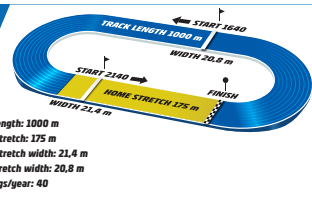

TRIFECTA QUINELLA EXACTA

Sunday // May 24 // 2026

Track length: 1000 m  
Home stretch: 175 m  
Home stretch width: 21.4 m  
Back stretch width: 20.8 m  
Meetings/year: 40

ÖREBRO

BASE DISTANCE: 2140 M

1

START METHOD: TROT  
GAIT: VAULT

**TRIFECTA QUINELLA EXACTA**

Sunday // May 24 // 2026

Treräingslopp Ston

Track length: 1000 m  
Home stretch: 175 m  
Home stretch width: 21.4 m  
Back stretch width: 20.8 m  
Meetings/year: 40

ÖREBRO

BASE DISTANCE: 2100 M

**TRIFECTA QUINELLA EXACTA**

Sunday // May 24 // 2026

P21-lopp

**ÖREBRO**

BASE DISTANCE: 1640 M

**3**

START METHOD: TROT

GAIT: VAULT