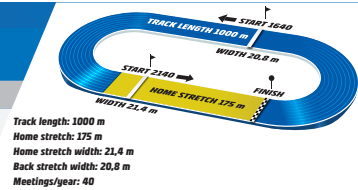

## TRIFECTA QUINELLA EXACTA

Sunday // May 24 // 2026

**ÖREBRO**

BASE DISTANCE: 2140 M

**7**

START METHOD: TROT

GAIT: VAULT

3YO & older, earnings \$1,076 - \$24,226. + 20 meters when earned > \$9,690.  
 Total Purse: \$9,559, Purse to Winner: \$3,768  
 Approximate Post Time: 10:06 AM Eastern /9:06 AM Central /7:06 AM Pacific