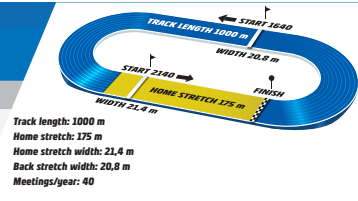

# GS75-5 V4-2 TRIFECTA QUINELLA EXACTA

ÖREBRO Sunday // May 24 // 2026 Spårtrappa

**8**  
BASE DISTANCE: 2100 M  
START METHOD: TROT  
GAIT: AUTOSTART

3YO & older, earnings \$16,151 - \$64,603.  
Total Purse: \$9,559, Purse to Winner: \$3,768.  
Approximate Post Time: 10:28 AM Eastern /9:28 AM Central /7:28 AM Pacific