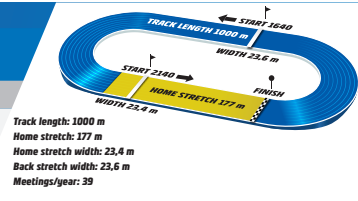

V64-3 V4-1

TRIFECTA QUINELLA EXACTA

Monday // May 25 // 2026 Fördel Ston

MANTORP

BASE DISTANCE: 2140 M

5 START METHOD: TROT

GAIT: AUTOSTART

stallions, geldings & mares. 3YO & older, earnings \$1,830 - \$10,228.
 Total Purse: \$9,559, Purse to Winner: \$3,768
 Approximate Post Time: 2:14 PM Eastern /1:14 PM Central /11:14 AM Pacific