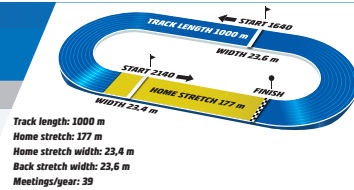

V64-5 DD-1 V4-3

TRIFECTA QUINELLA EXACTA

Monday // May 25 // 2026

Arne R Erikssons lopp - Stolopp

MANTORP
BASE DISTANCE: 2140 M
7
START METHOD: TROT
GAIT: AUTOSTART

mares. 3YO & older, earnings \$17,227 - \$61,911.
Total Purse: \$10,366, Purse to Winner: \$4,306
Approximate Post Time: 2:56 PM Eastern /1:56 PM Central /11:56 AM Pacific