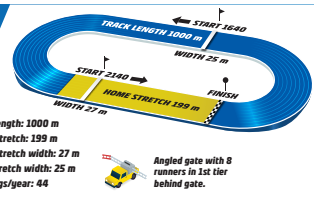

V4-3 LD-1 TRIFECTA QUINELLA EXACTA

Tuesday // June 09 // 2026

HALMSTAD

BASE DISTANCE: 2640 M

3

START METHOD: TROT

GAIT: VAULT

3YO & older, earnings \$21,534 - \$100,135. + 20 meters when earned > \$50,067.
 Total Purse: \$9,559, Purse to Winner: \$3,768
 Approximate Post Time: 7:04 AM Eastern /6:04 AM Central /4:04 AM Pacific