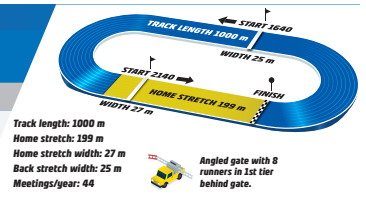

V4-3 LD-1 TRIFECTA QUINELLA EXACTA

Tuesday // June 09 // 2026

HALMSTAD

BASE DISTANCE: 2640 M

3

START METHOD: TROT

GAIT: VAULT

3YO & older, earnings \$21,534 - \$100,135. + 20 meters when earned > \$50,067.
 Total Purse: \$9,559, Purse to Winner: \$3,768
 Approximate Post Time: 7:04 AM Eastern /6:04 AM Central /4:04 AM Pacific

V5-3

TRIFECTA QUINELLA EXACTA

Tuesday // June 09 // 2026

HALMSTAD

BASE DISTANCE: 2140 M

START METHOD: TROT

GAIT: AUTOSTART

3YO & older, earnings \$161 - \$4,306.
Total Purse: \$9,559, Purse to Winner: \$3,768
Approximate Post Time: 8:07 AM Eastern /7:07 AM Central /5:07 AM Pacific