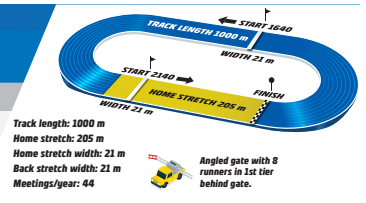

V86-1

TRIFECTA QUINELLA EXACTA

Wednesday // June 10 // 2026

ROMME

BASE DISTANCE: 2140 M

START METHOD: TROT

GAIT: VAULT

3YO & older, earnings \$21,534 - \$161,509. + 20 meters when earned > \$64,603.
Total Purse: \$24,385, Purse to Winner: \$10,767
Approximate Post Time: 1:20 PM Eastern /12:20 AM Central /10:20 AM Pacific