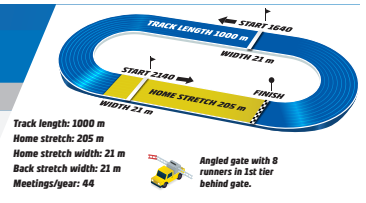

V86-5 VS-2 TRIFECTA QUINELLA EXACTA

Wednesday // June 10 // 2026 Borlänge Kommun - STL Klass III (Försök 3 i Meeting 4 - Final)

ROMME

BASE DISTANCE: 1640 M

7

START METHOD: TROT

GAIT: AUTOSTART

3YO & older, earnings $8,075 - $18,842.
Total Purse: $29,983, Purse to Winner: $13,459
Approximate Post Time: 2:46 PM Eastern /1:46 PM Central /11:46 AM Pacific