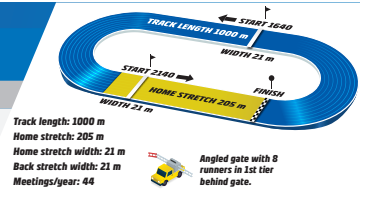

# V4-1 TRIFECTA V5-3 QUINELLA EXACTA

Wednesday // June 24 // 2026

ROMME

BASE DISTANCE: 2140 M

START METHOD: TROT

GAIT: VAULT

3YO & older, earnings \$1,399 - \$21,534. + 20 meters when earned > \$8,613.  
Total Purse: \$10,366, Purse to Winner: \$4,306  
Approximate Post Time: 10:27 AM Eastern /9:27 AM Central /7:27 AM Pacific