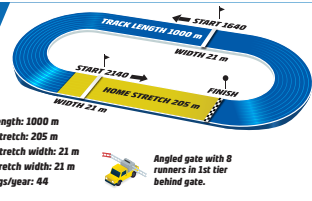

TRIFECTA QUINELLA EXACTA

Wednesday // June 24 // 2026

Svensk Travsports Unghästserie - Treåringslopp

Track length: 1000 m  
Home stretch width: 21 m  
Back stretch width: 21 m  
Meetings/year: 44

Angled gate with 8 runners in 1st tier behind gate.

**BASE DISTANCE: 2140 M**  
**START METHOD: TROT**  
**GAIT: VAULT**

mares. 3YO & older, earnings \$1,076 - \$13,459. + 20 meters when earned > \$5,383.  
 Total Purse: \$10,366, Purse to Winner: \$4,306  
 Approximate Post Time: 9:45 AM Eastern /8:45 AM Central /6:45 AM Pacific