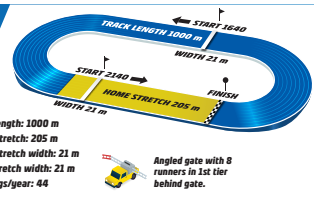

**ROMME**  
**6**  
 BASE DISTANCE: 2140 M  
 START METHOD: TROT  
 GAIT: AUTOSTART

3YO & older, earnings \$16,151 - \$48,452.  
 Total Purse: \$10,366, Purse to Winner: \$4,306  
 Approximate Post Time: 10:48 AM Eastern /9:48 AM Central /7:48 AM Pacific