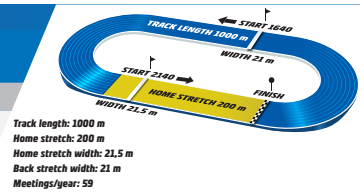

V85-1

TRIFECTA QUINELLA EXACTA

Saturday // June 27 // 2026

Kvarnsvedens lantbruk - STL Bronsdivisionen, Final i Meeting 4

BERGSÅKER

BASE DISTANCE: 2140 M

START METHOD: TROT

GAIT: AUTOSTART

3YO & older.

Total Purse: $62,123, Purse to Winner: $29,071

Approximate Post Time: 10:10 AM Eastern /9:10 AM Central /7:10 AM Pacific

Date	Track	TC	Dist/PP	Start Type	Purse	F500	F1000	L500	W/500	WTime	FIN	/500	Time	Odds	Driver	Shoes	1st	2nd	3rd	

1	HEAD OF STATE																2026	3	0	1	0	$8,290
	7, bay gelding, by Muscle Hill - Bloom Boko - Cantab Hall																2025	13	5	1	2	$28,855
	Trainer: Alessandro Gocciadoro (167-31-26-24, 19%)																Life	40	13	5	5	$104,725
	Driver: Jorma Kontio (350-33-32-34, 9%)																					
	17Jun26-9 Solvalla ft 1640/4 Auto Std $14,535 0:33.6 1:11.4 0:34.9 0:35.4 1:56.2 FIN 20.1 0:35.4 1:56.3 20.63 Kontio, J c/c 1- Brilliant Kid, 2- Head of State, 3- Jay Jay Zet																					

2	CROWE MOTION																2026	7	4	0	0	$38,062
	5, bay brown gelding, by Propulsion - Cash Crowe - Ready Cash																2025	13	3	2	1	$59,273
	Trainer: Daniel Wäjersten (373-98-58-51, 26%)																Life	26	8	3	2	$105,357
	Driver: Daniel Wäjersten (299-81-50-37, 27%)																					
	06Jun26-9 Mantorp ft 1640/4 Auto Std $14,535 0:34.9 1:10.5 0:35.1 0:35.1 1:55.2 FIN 1 0:35.1 1:55.2 3.20 Wäjersten, D c/c 1- Crowe Motion, 2- De Chambeau, 3- The Flying Eagle																					

3	KATZENJAMMER																2026	6	1	0	0	$14,805
	6, bay brown gelding, by Fourth Dimension - Extase d'Inverne - Zola Boko																2025	13	3	4	1	$35,962
	Trainer: Björn Röcklinger (40-9-10-3, 23%)																Life	36	7	5	2	$80,754
	Driver: Fredrik Plassen (356-49-36-32, 14%)																					
	17Jun26-9 Solvalla ft 1640/6 Auto Std $14,535 0:33.6 1:11.4 0:34.9 0:35.4 1:56.2 FIN 40.5 0:35.6 1:56.7 47.38 Ohlsson, U c/c 1- Brilliant Kid, 2- Head of State, 3- Jay Jay Zet																					

4	PEDAL TO D'METAL																2026	6	1	1	0	$23,526
	6, black gelding, by Panne de Moteur - Arby's Amalia - Gidde Palema																2025	3	1	1	0	$11,456
	Trainer: Joakim Elfving (111-16-22-7, 14%)																Life	27	8	6	2	$71,107
	Driver: Claes Sjöström (417-58-56-69, 14%)																					
	10Jun26-10 Romme ft 2640/10 Auto Std $14,535 0:37.1 1:15.1 0:34.7 0:36.6 3:13.2 FIN 81.1 0:36.8 3:14.3 10.26 Kihlström, Ö c/c 1- Olli Boko, 2- Facetime Love, 3- Likeaboss																					

5	GLOBAL EDUCATION																2026	6	0	2	1	$18,282
	6, bay brown stallion, by Express Bourbon - Global Precious - Lindy Lane																2025	5	0	3	1	$12,332
	Trainer: Fredrik Wallin (244-35-34-27, 14%)																Life	38	6	7	6	$86,174
	Driver: Rikard N Skoglund (675-78-82-71, 12%)																					
	20Jun26-9 Rättvik ft 3160/3 Vault Std $8,075 0:36.7 1:14.7 0:35.6 0:37.1 3:53.0 FIN 31 0:37.0 3:54.0 6.33 Jepsen, C c/c 1- Ultimus, 2- Västerbo Exciting, 3- Global Education																					

6	THE FLYING EAGLE																2026	5	2	1	1	$21,749
	7, black gelding, by Bold Eagle - Denim Boko - Chocolatier																2025	9	0	1	0	$5,685
	Trainer: Robert Bergh (249-66-30-33, 27%)																Life	41	10	5	2	$96,162
	Driver: Robert Bergh (186-49-23-24, 26%)																					
	17Jun26-9 Solvalla ft 1640/11 Auto Std $14,535 0:33.6 1:11.4 0:34.9 0:35.4 1:56.2 FIN 60.6 0:35.6 1:56.8 2.17 Bergh, R c/c 1- Brilliant Kid, 2- Head of State, 3- Jay Jay Zet																					

7	OLLI BOKO																2026	7	4	2	0	$34,724
	5, bay stallion, by Propulsion - Bathilda Bagshot - Ready Cash																2025	12	5	0	0	$40,538
	Trainer: Jörgen Westholm (383-56-46-45, 15%)																Life	27	11	6	1	$95,451
	Driver: Mats E Djuse (888-165-128-117, 19%)																					
	10Jun26-10 Romme ft 2640/8 Auto Std $14,535 0:37.1 1:15.1 0:34.7 0:36.6 3:13.2 FIN 1 0:36.6 3:13.2 8.13 Djuse, M c/c 1- Olli Boko, 2- Facetime Love, 3- Likeaboss