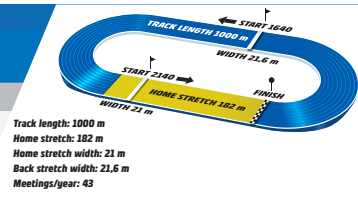

V5-3

TRIFECTA QUINELLA EXACTA

Tuesday // June 30 // 2026

Stolopp

ESKILSTUNA

BASE DISTANCE: 2140 M

START METHOD: TROT

GAIT: AUTOSTART

mares. 3YO & older, earnings $4,845 - $15,612.
Total Purse: $9,559, Purse to Winner: $3,768
Approximate Post Time: 1:15 PM Eastern /12:15 AM Central /10:15 AM Pacific

Date	Track	TC	Dist/PP	Start Type	Purse	F500	F1000	L500	W/500	WTime	FIN	/500	Time	Odds	Driver	Shoes	1st	2nd	3rd			
1	A PERFECT FEELING																2026	3	0	1	0	$4,726
	5, bay brown mare, by Perfect Spirit - Unchained Feelings - Maharajah																2025	11	1	0	3	$9,884
	13Jun26-4 Boden ft 2140/7 Vault Std $13,459 0:38.1 1:16.3 0:36.1 0:37.2 2:39.2 FIN 41.6 0:37.5 2:40.8 9.48 Goop, B CC 1- Treasure Tile, 2- Waka Waka L.A., 3- Healthy Meal																Life	14	1	1	3	$14,611
	22May26-3 Romme ft 2140/8 Auto Std $4,306 0:38.1 1:17.9 0:35.2 0:37.7 2:41.5 FIN 62 0:38.2 2:43.5 20.52 Björklund, M CC 1- Önas Samanta, 2- Penelope Boko, 3- Gidde Viking																CC					
	08Apr26-9 Gävle ft 2140/1 Auto Std $3,768 0:35.6 1:14.2 0:36.7 0:37.1 2:38.7 FIN 20.6 0:37.2 2:39.3 7.85 Lundberg, P CC 1- Midnight Madness, 2- A Perfect Feeling, 3- Who's Here																CC					
	26Nov25-3 Solvalla ft 2140/8 Auto Std $6,460 0:36.3 1:13.7 0:35.8 0:36.5 2:36.3 FIN 63.4 0:37.3 2:39.7 90.47 Lundberg, P CC 1- Useful Tile, 2- Frog di Girifalco, 3- Holdup																CC					
	13Nov25-9 Gävle ft 2140/10 Auto Std $4,306 0:36.4 1:15.0 0:37.0 0:37.6 2:40.9 FIN 01.5 0:37.9 2:42.4 31.88 Lundberg, P CC 1- No Moore Z.A.R., 2- Prevail'em, 3- Loudandclear Sisu																					

Date	Track	TC	Dist/PP	Start Type	Purse	F500	F1000	L500	W/500	WTime	FIN	/500	Time	Odds	Driver	Shoes	1st	2nd	3rd			
2	RHAPSODY NEWPORT																2026	4	0	0	2	$5,760
	3, bay mare, by Maharajah - Friendly Amigo - Amigo Hall																2025	3	1	0	0	$4,791
	29May26-6 Solvalla ft 2140/9 Auto Std $18,842 0:36.7 1:15.4 0:34.8 0:37.1 2:38.7 FIN 01.5 0:37.4 2:40.2 81.37 Verkaik, F CC 1- Five Cabosse, 2- Västerbo Sparky, 3- Royaute Boko																CC					
	06May26-8 Solvalla ft 2140/3 Auto Std $7,537 0:36.1 1:16.8 0:35.6 0:37.3 2:39.9 FIN 40.4 0:37.4 2:40.3 11.24 Verkaik, F CC 1- Fusion Blaze, 2- Bo Katan, 3- Perky Westwood																CC					
	13Apr26-2 Eskilstuna ft 2140/2 Auto Std $5,383 0:34.8 1:15.9 0:35.5 0:37.5 2:40.4 FIN 31.6 0:37.8 2:42.0 13.57 Verkaik, F CC 1- Conrads Emil, 2- Grosbosi, 3- Rhapsody Newport																CC					
	17Mar26-2 Färjestad ft 2140/2 Auto Std $5,383 0:39.3 1:18.4 0:37.5 0:38.3 2:44.1 FIN 30.3 0:38.4 2:44.4 1.98 Verkaik, F CC 1- Magnus Palema, 2- Granit Hall, 3- Rhapsody Newport																CC					
	28Feb26-90 Wolvega ft 2100 Auto Qua 1:56.1 FIN 2 0:38.6 1:56.3 No Bets Verkaik, F -- --